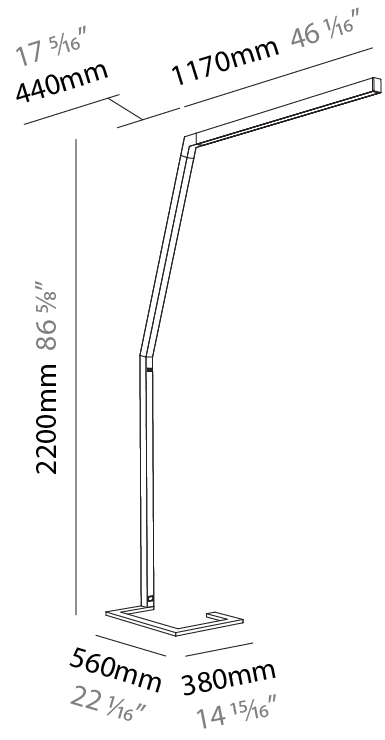

HYPRO-F 160 PORTABLE

A340006-

base number   Color Temperature   Finishes   Finishes   Finishes   Finishes   Finishes   Diffuser   Diffuser Options

1. To build a product code in our configurator select the specify button on the base model # product page
2. To build a manual product code on this datasheet choose from the options listed below in blue font and add the suffix to the base model #

GENERAL

Series: Hypro-F
Subseries: Hypro-F 160
Partner: Prolicht
Division: Architectural
Installation: Portable
Product Type: Floor
Mounting Location: Floor
Light Distribution: Direct / Indirect

PHYSICAL

Shape: Abstract
Length (mm): 1610
Length (in): 63 ⁷/₈
Width (mm): 380
Width (in): 14 ¹⁵/₁₆
Height (mm): 2200
Height (in): 86 ⁵/₈
Diffuser: PMMA - Micro-prism / Rico and PMMA - Opal / Linear Scattering / Lens
Fixture Finish: ANA / SSR / BKV / CWI / CRY / HAB / MSR / UFT / ITA / RUA / OGR / FTG / MYG / RWR / LOD / PUS / FRO / FUP / KIA / POP / BLS / SPG / MEY / GOH / CHC / COM / ABZ / JAG / OBR / MOS / ROR
Fixture Material: Aluminum Die Cast

ELECTRICAL

Lamp Type: LED (Zhaga Standard)
Input Wattage (W): 59
Total Output Wattage (W): 53.7
Driver Included: Yes
Driver Location: Integrated
Input Voltage (V): 120 - 277

LED

Color Temperature (°K): 3000 / 4000
Max. Delivered Lumen (lm): 5018 - 5105
CRI: >90 CRI

OPTICAL

RATINGS AND CERTIFICATIONS

Certified By: Certified for North American Standards
IP rating: IP20