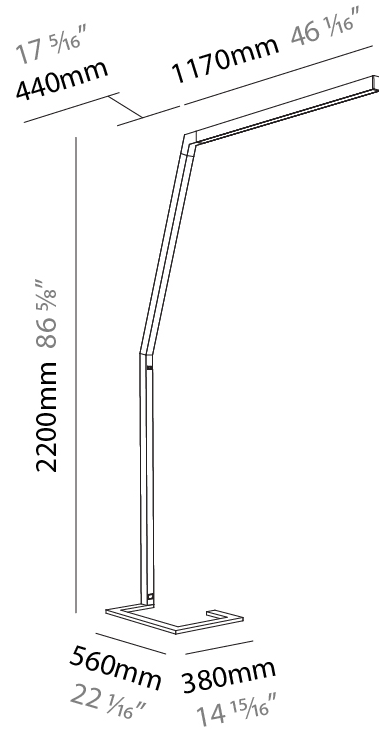

PROJECT
TYPE
SPECIFIER
QUANTITY
DATE

HYPRO-F 160 PORTABLE

A340005-

base number   Color   Finishes   Finishes   Finishes   Finishes   Finishes   Diffuser
Temperature

1. To build a product code in our configurator select the specify button on the base model # product page
2. To build a manual product code on this datasheet choose from the options listed below in blue font and add the suffix to the base model #

GENERAL

Series: Hypro-F
Subseries: Hypro-F 160
Partner: Prolicht
Division: Architectural
Installation: Portable
Product Type: Floor
Mounting Location: Floor
Light Distribution: Direct

PHYSICAL

Shape: Abstract
Length (mm): 1610
Length (in): 63 ³/₈
Width (mm): 380
Width (in): 14 ¹⁵/₁₆
Height (mm): 2200
Height (in): 86 ⁵/₈
Diffuser: PMMA - Micro-prism / Rico
Fixture Finish: ANA / SSR / BKV / CWI / CRY / HAB / MSR / UFT / ITA / RUA / OGR / FTG / MYG / RWR / LOD / PUS / FRO / FUP / KIA / POP / BLS / SPG / MEY / GOH / CHC / COM / ABZ / JAG / OBR / MOS / ROR
Fixture Material: Aluminum Die Cast

ELECTRICAL

Lamp Type: LED (Zhaga Standard)
Input Wattage (W): 30
Total Output Wattage (W): 27.3
Driver Included: Yes
Driver Location: Integrated
Input Voltage (V): 120 - 277
Constant Current (MA): 500mA

LED

Color Temperature (°K): 3000 / 4000
Max. Delivered Lumen (lm): 2210 / 2251
CRI: >90 CRI

OPTICAL

RATINGS AND CERTIFICATIONS

Certified By: Certified for North American Standards
IP rating: IP20