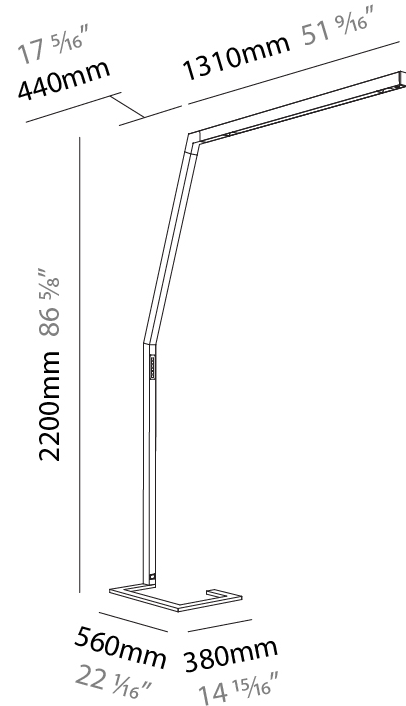

PROJECT
TYPE
SPECIFIER
QUANTITY
DATE

HYPRO-F 160 PORTABLE

A340009-

base number   Color Temperature   Finishes   Finishes   Finishes   Finishes   Finishes   Diffuser   Diffuser Options

1. To build a product code in our configurator select the specify button on the base model # product page
2. To build a manual product code on this datasheet choose from the options listed below in blue font and add the suffix to the base model #

GENERAL

Series: Hypro-F
Subseries: Hypro-F 160
Partner: Prolicht
Division: Architectural
Installation: Portable
Product Type: Floor
Mounting Location: Floor
Light Distribution: Direct / Indirect

PHYSICAL

Shape: Abstract
Length (mm): 1750
Length (in): 68 7/8
Width (mm): 380
Width (in): 14 15/16
Height (mm): 2200
Height (in): 86 5/8
Diffuser: PMMA - Micro-prism / Rico and PMMA - Opal / Linear Scattering / Lens
Fixture Finish: ANA / SSR / BKV / CWI / CRY / HAB / MSR / UFT / ITA / RUA / OGR / FTG / MYG / RWR / LOD / PUS / FRO / FUP / KIA / POP / BLS / SPG / MEY / GOH / CHC / COM / ABZ / JAG / OBR / MOS / ROR
Fixture Material: Aluminum Die Cast

ELECTRICAL

Lamp Type: LED (Zhaga Standard)
Input Wattage (W): 96
Total Output Wattage (W): 87.3
Driver Included: Yes
Driver Location: Integrated
Input Voltage (V): 120 - 277

LED

Color Temperature (°K): 3000 / 4000 / TW
Max. Delivered Lumen (lm): 4068-7001
CRI: >90 CRI

OPTICAL

RATINGS AND CERTIFICATIONS

Certified By: Certified for North American Standards
IP rating: IP20